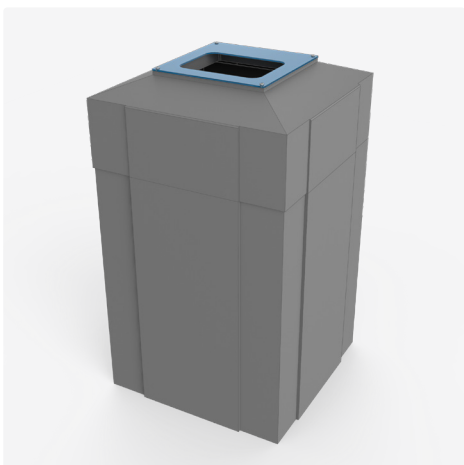

Refuse + Recycle

Hex Refuse Container

-  **Overall size:** 19.50" w x 29.50" h x 17" d
-  **Recommended bag size:** 40" x 48" (30-40 gallon)
-  **Shipping weight:** 17 lbs

- 
 - Durable 2-piece garbage disposal unit
 - Rotomoulded UV stabilized polyethylene
 - Uses standard household green garbage bags

Uses:

- Waste disposal, recyclables, bulk product storage (sand, stone, etc.)

Square Refuse Container

-  **Overall size:** 19.50" w x 36.25" h x 20.25" d
-  **Recommended bag size:** 30" x 36" (20-30 gallon)
-  **Shipping weight:** 20 lbs

- 
 - Durable 2-piece garbage disposal unit
 - Rotomoulded UV stabilized polyethylene
 - Uses standard household green garbage bags

Uses:

- Waste disposal, recyclables, bulk product storage (sand, stone, etc.)