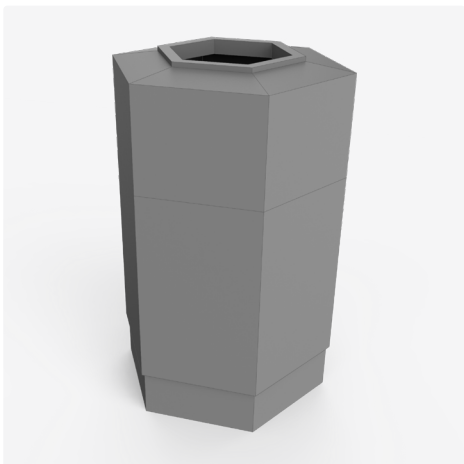

Refuse + Recycle

Hex Refuse Container

-  **Overall size:** 19.50" w x 29.50" h x 17" d
-  **Recommended bag size:** 40" x 48" (30-40 gallon)
-  **Shipping weight:** 17 lbs

- 
 - Durable 2-piece garbage disposal unit
 - Rotomoulded UV stabilized polyethylene
 - Uses standard household green garbage bags

Uses:

- Waste disposal, recyclables, bulk product storage (sand, stone, etc.)

Square Refuse Container

-  **Overall size:** 19.50" w x 36.25" h x 20.25" d
-  **Recommended bag size:** 30" x 36" (20-30 gallon)
-  **Shipping weight:** 20 lbs

- 
 - Durable 2-piece garbage disposal unit
 - Rotomoulded UV stabilized polyethylene
 - Uses standard household green garbage bags

Uses:

- Waste disposal, recyclables, bulk product storage (sand, stone, etc.)